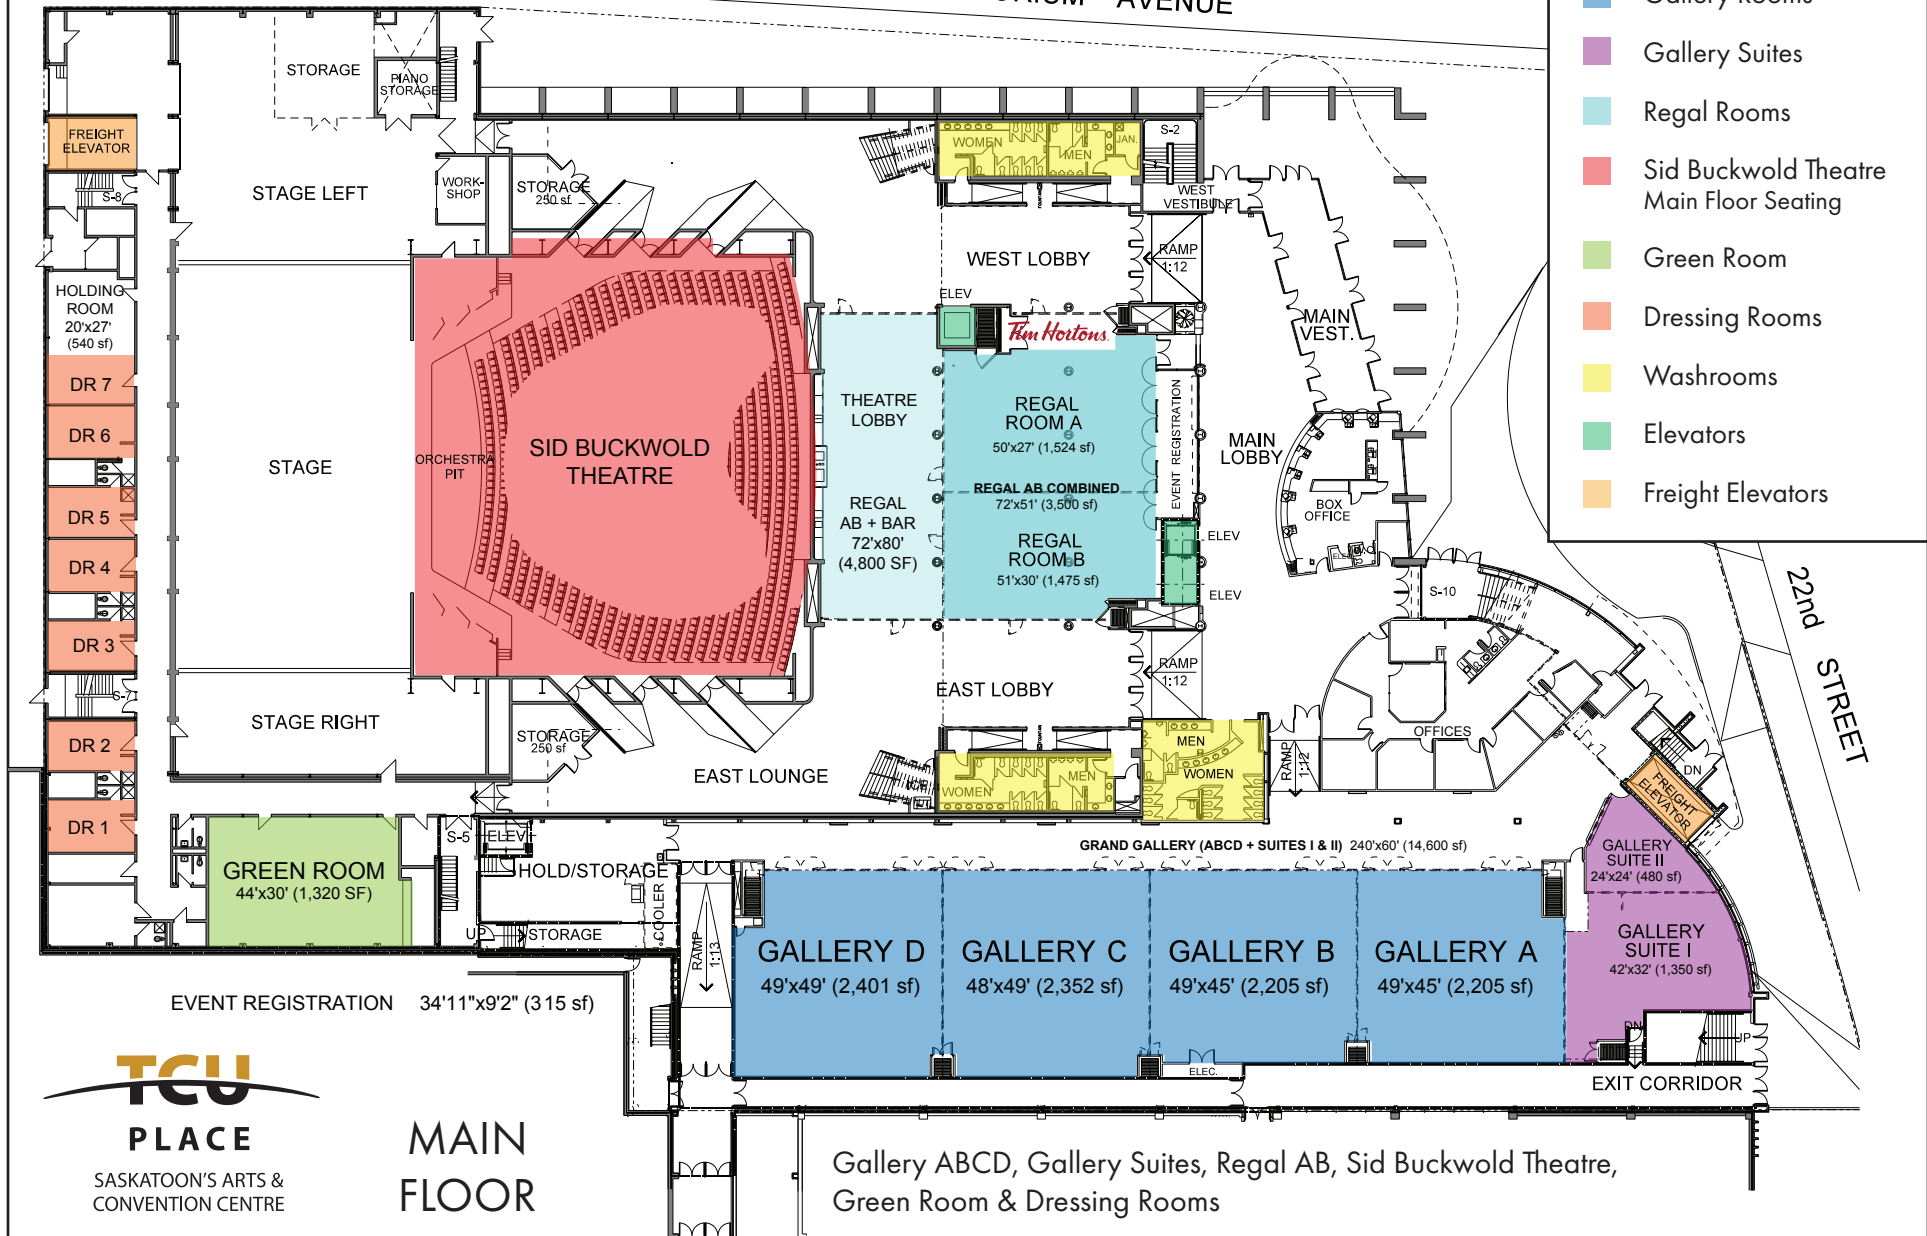

35 - 22ND STREET EAST - SASKATOON, SK - S7K 0C8

AUDITORIUM AVENUE

LEGEND

- Gallery Rooms
- Gallery Suites
- Regal Rooms
- Sid Buckwold Theatre Main Floor Seating
- Green Room
- Dressing Rooms
- Washrooms
- Elevators
- Freight Elevators

22ND STREET

MAIN FLOOR

Gallery ABCD, Gallery Suites, Regal AB, Sid Buckwold Theatre, Green Room & Dressing Rooms